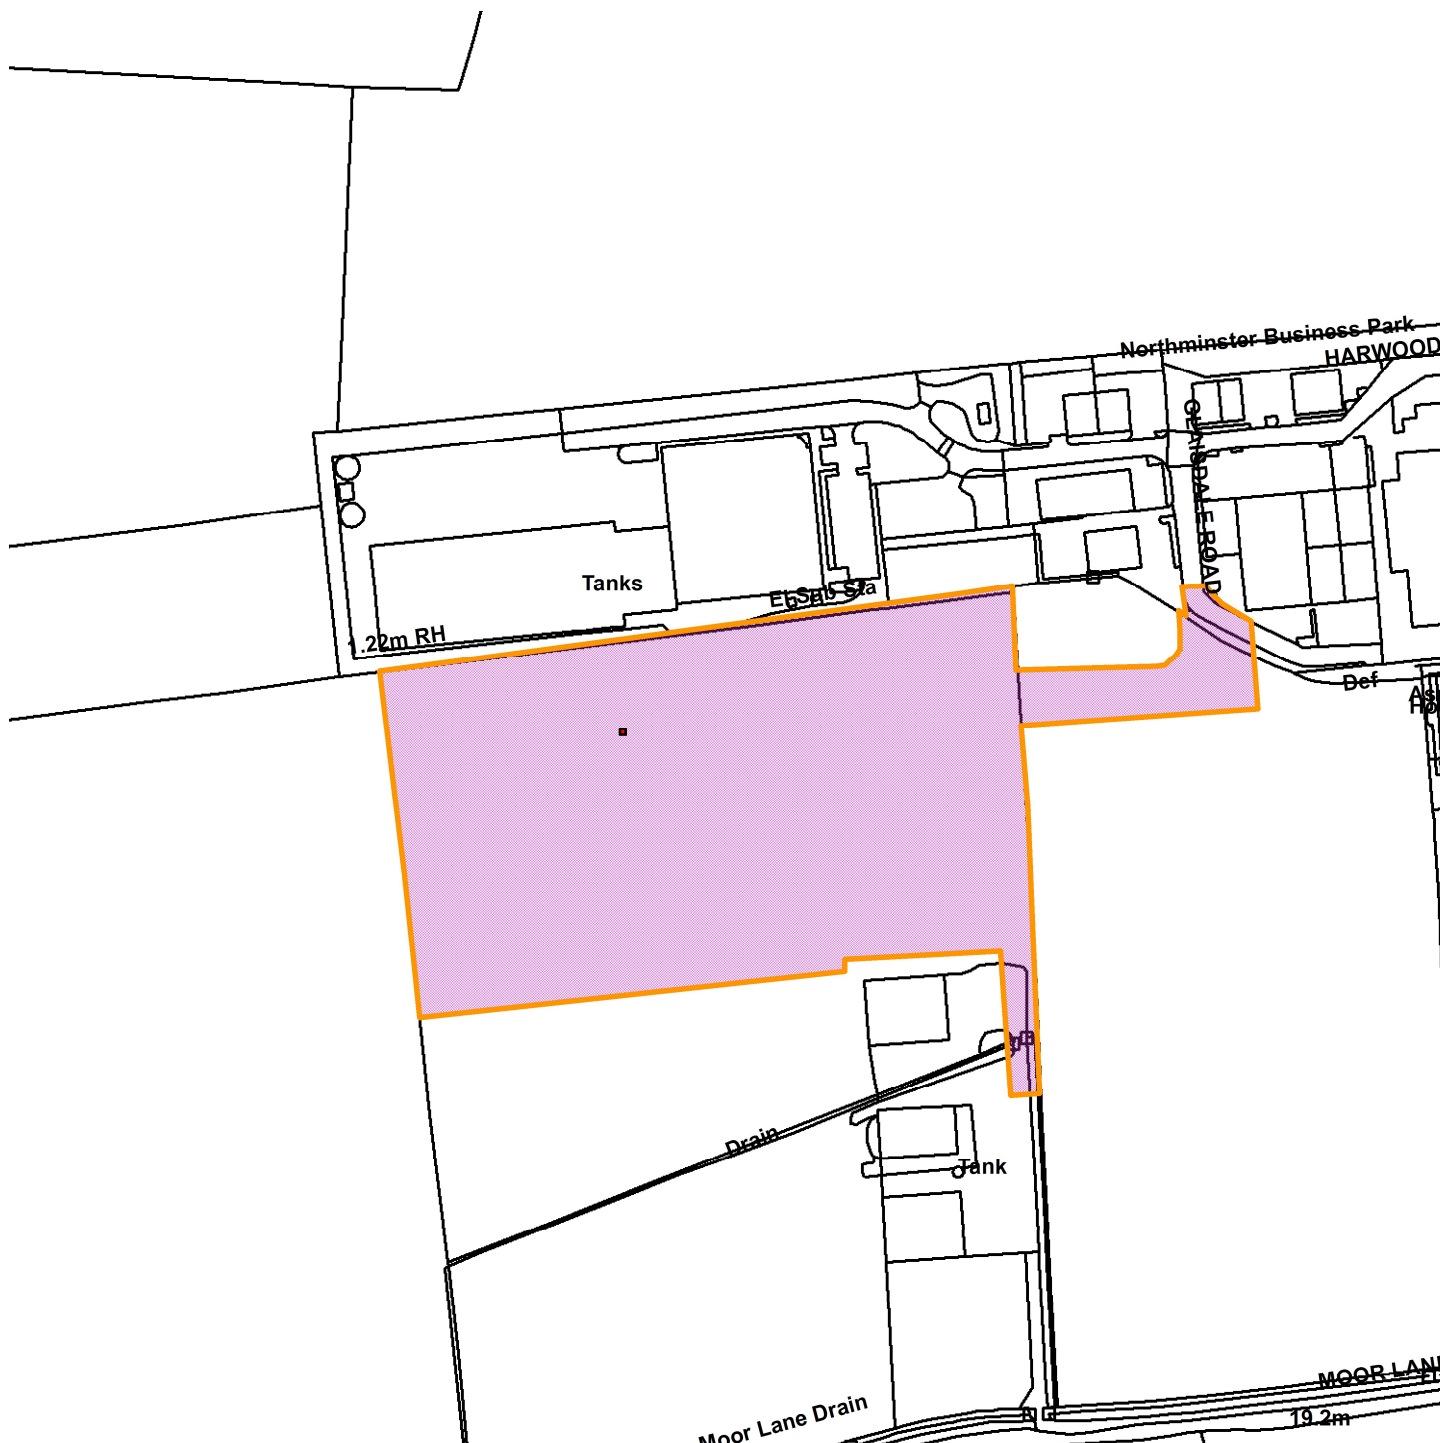

21/00796/FULM

Land South of Northminster Business Park, Harwood Road YO26

Scale : 1:2957

Reproduced from the Ordnance Survey map with the permission of the Controller of Her Majesty's Stationery Office © Crown Copyright 2000.

Unauthorised reproduction infringes Crown Copyright and may lead to prosecution or civil proceedings.

Produced using ESRI (UK)'s MapExplorer 2.0 - <http://www.esriuk.com>

Organisation	City of York Council
Department	Economy & Place
Comments	Site Location Plan
Date	22 June 2021
SLA Number	